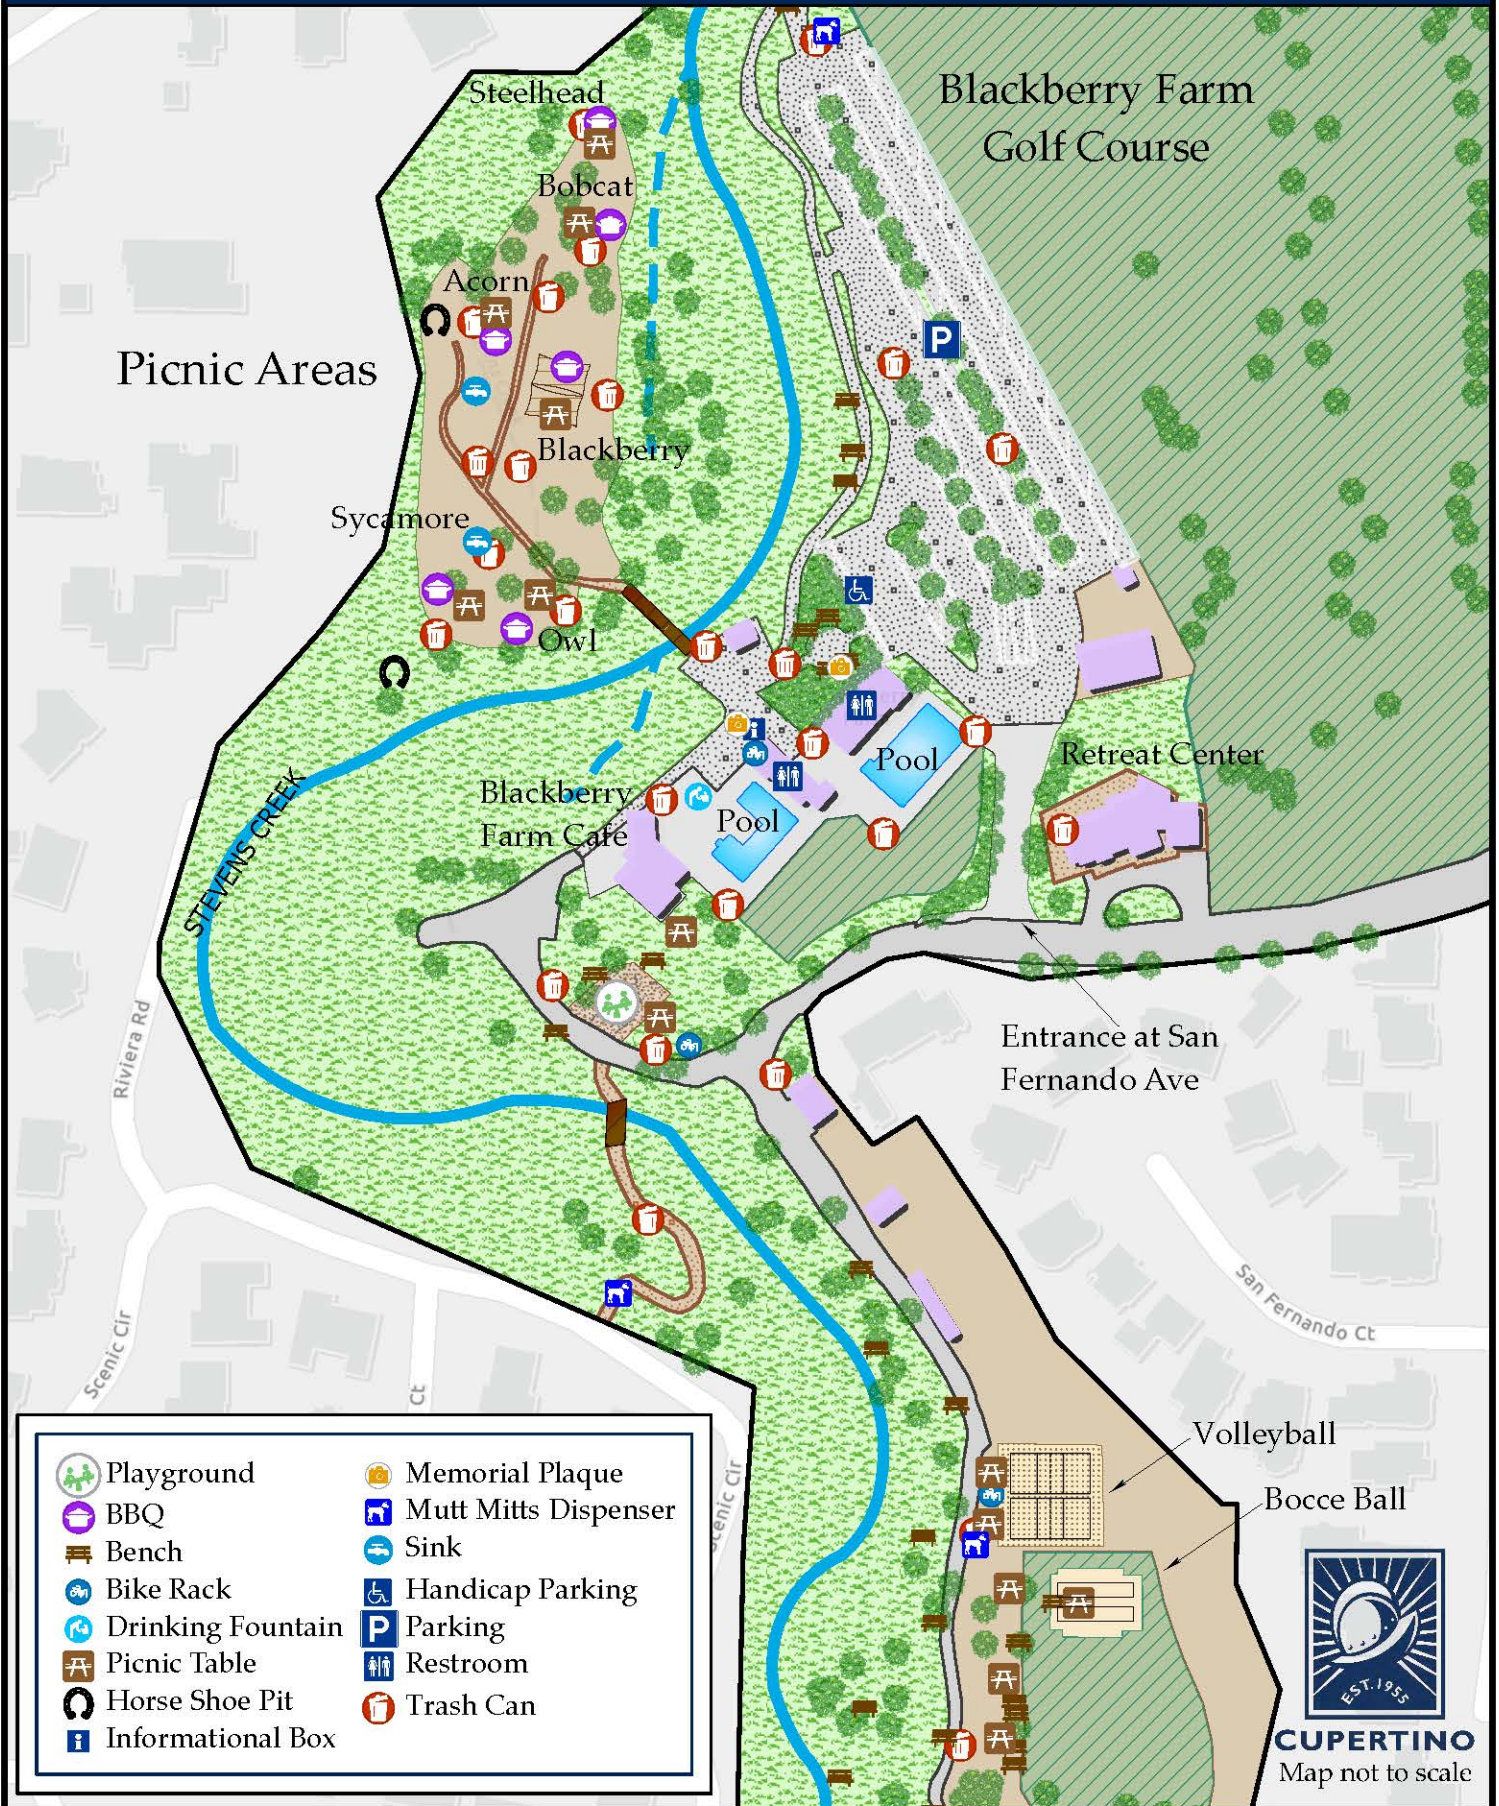

Blackberry Farm Park

Picnic Areas

Blackberry Farm Golf Course

Retreat Center

Blackberry Farm Cafe

Entrance at San Fernando Ave

Volleyball

Bocce Ball

- | | | | |
|--|-------------------|--|----------------------|
| | Playground | | Memorial Plaque |
| | BBQ | | Mutt Mitts Dispenser |
| | Bench | | Sink |
| | Bike Rack | | Handicap Parking |
| | Drinking Fountain | | Parking |
| | Picnic Table | | Restroom |
| | Horse Shoe Pit | | Trash Can |
| | Informational Box | | |

CUPERTINO
Map not to scale