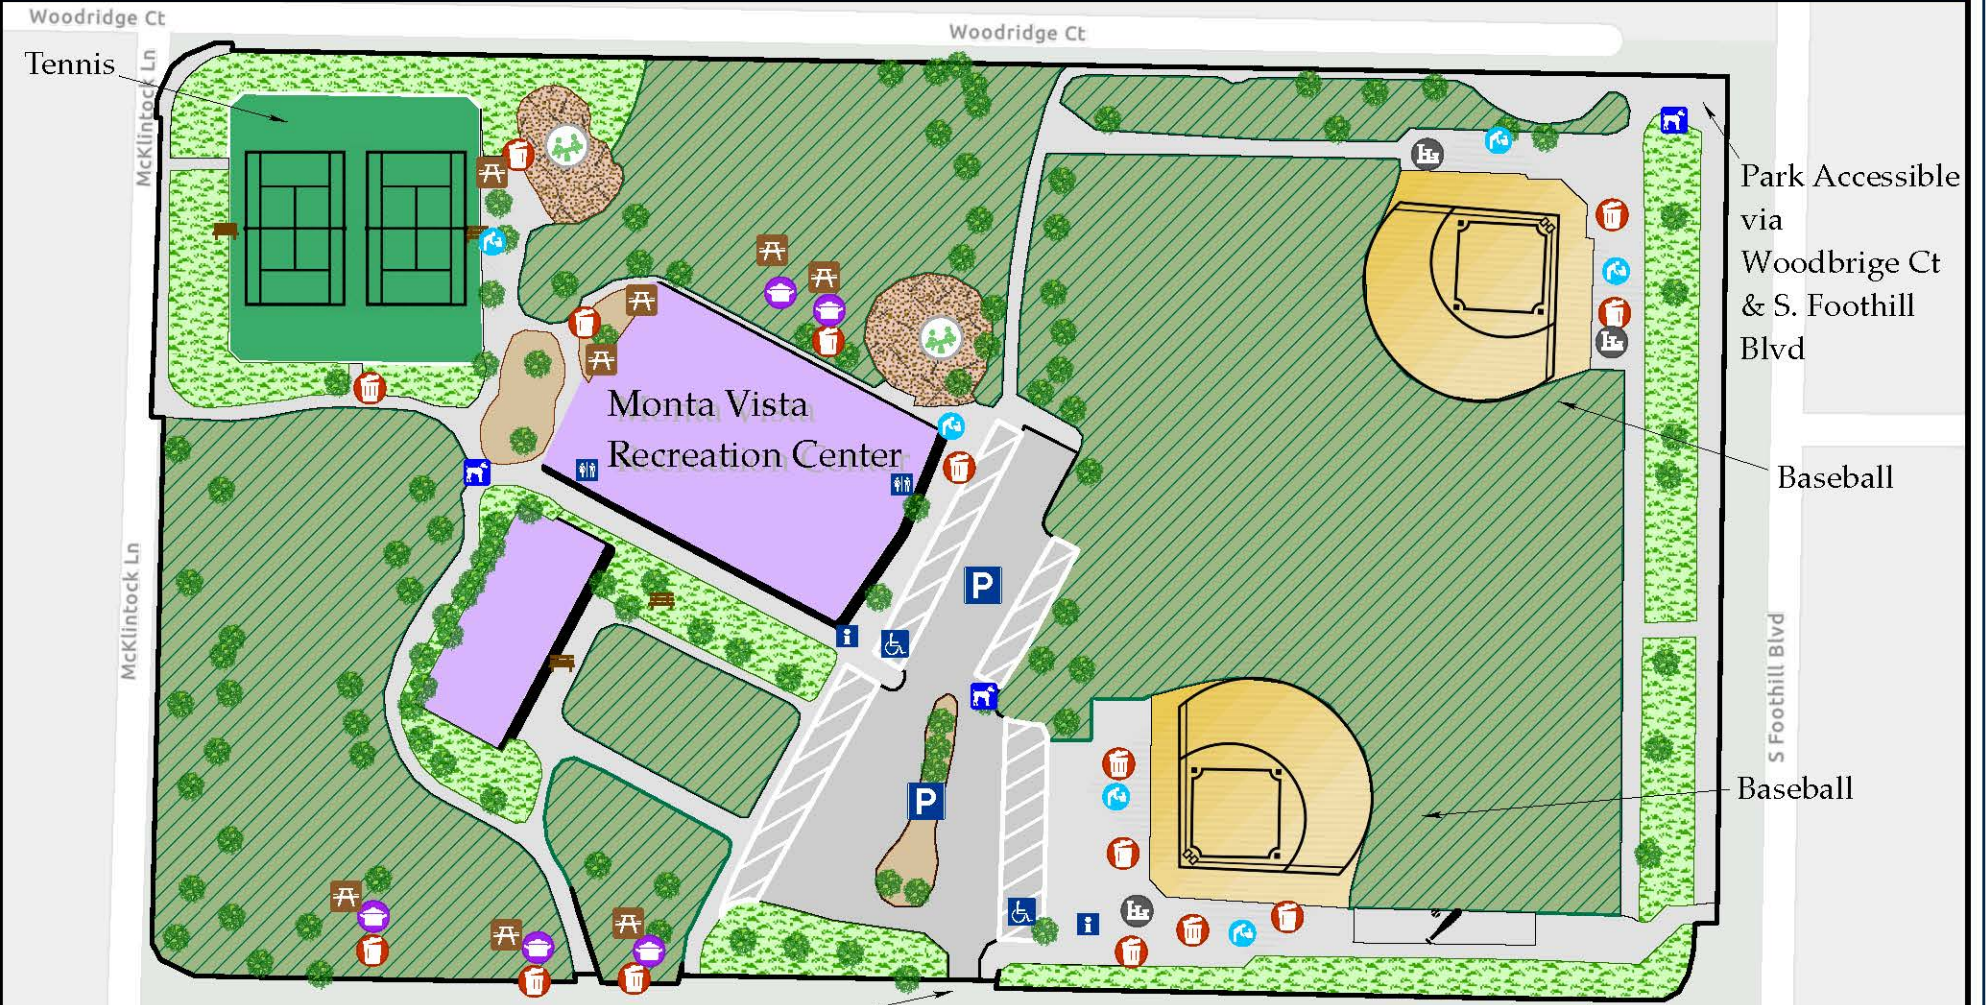

Monta Vista Park

Park Accessible via Woodridge Ct & S. Foothill Blvd

Baseball

Baseball

Park Entrance at Voss Ave

- | | | |
|-------------------|----------------------|-----------|
| Batting Cage | Picnic Table | Parking |
| Playground | Informational Box | Restroom |
| BBQ | Mutt Mitts Dispenser | Trash Can |
| Bench | Bleachers | |
| Drinking Fountain | Handicap Parking | |

CUPERTINO
Map not to scale