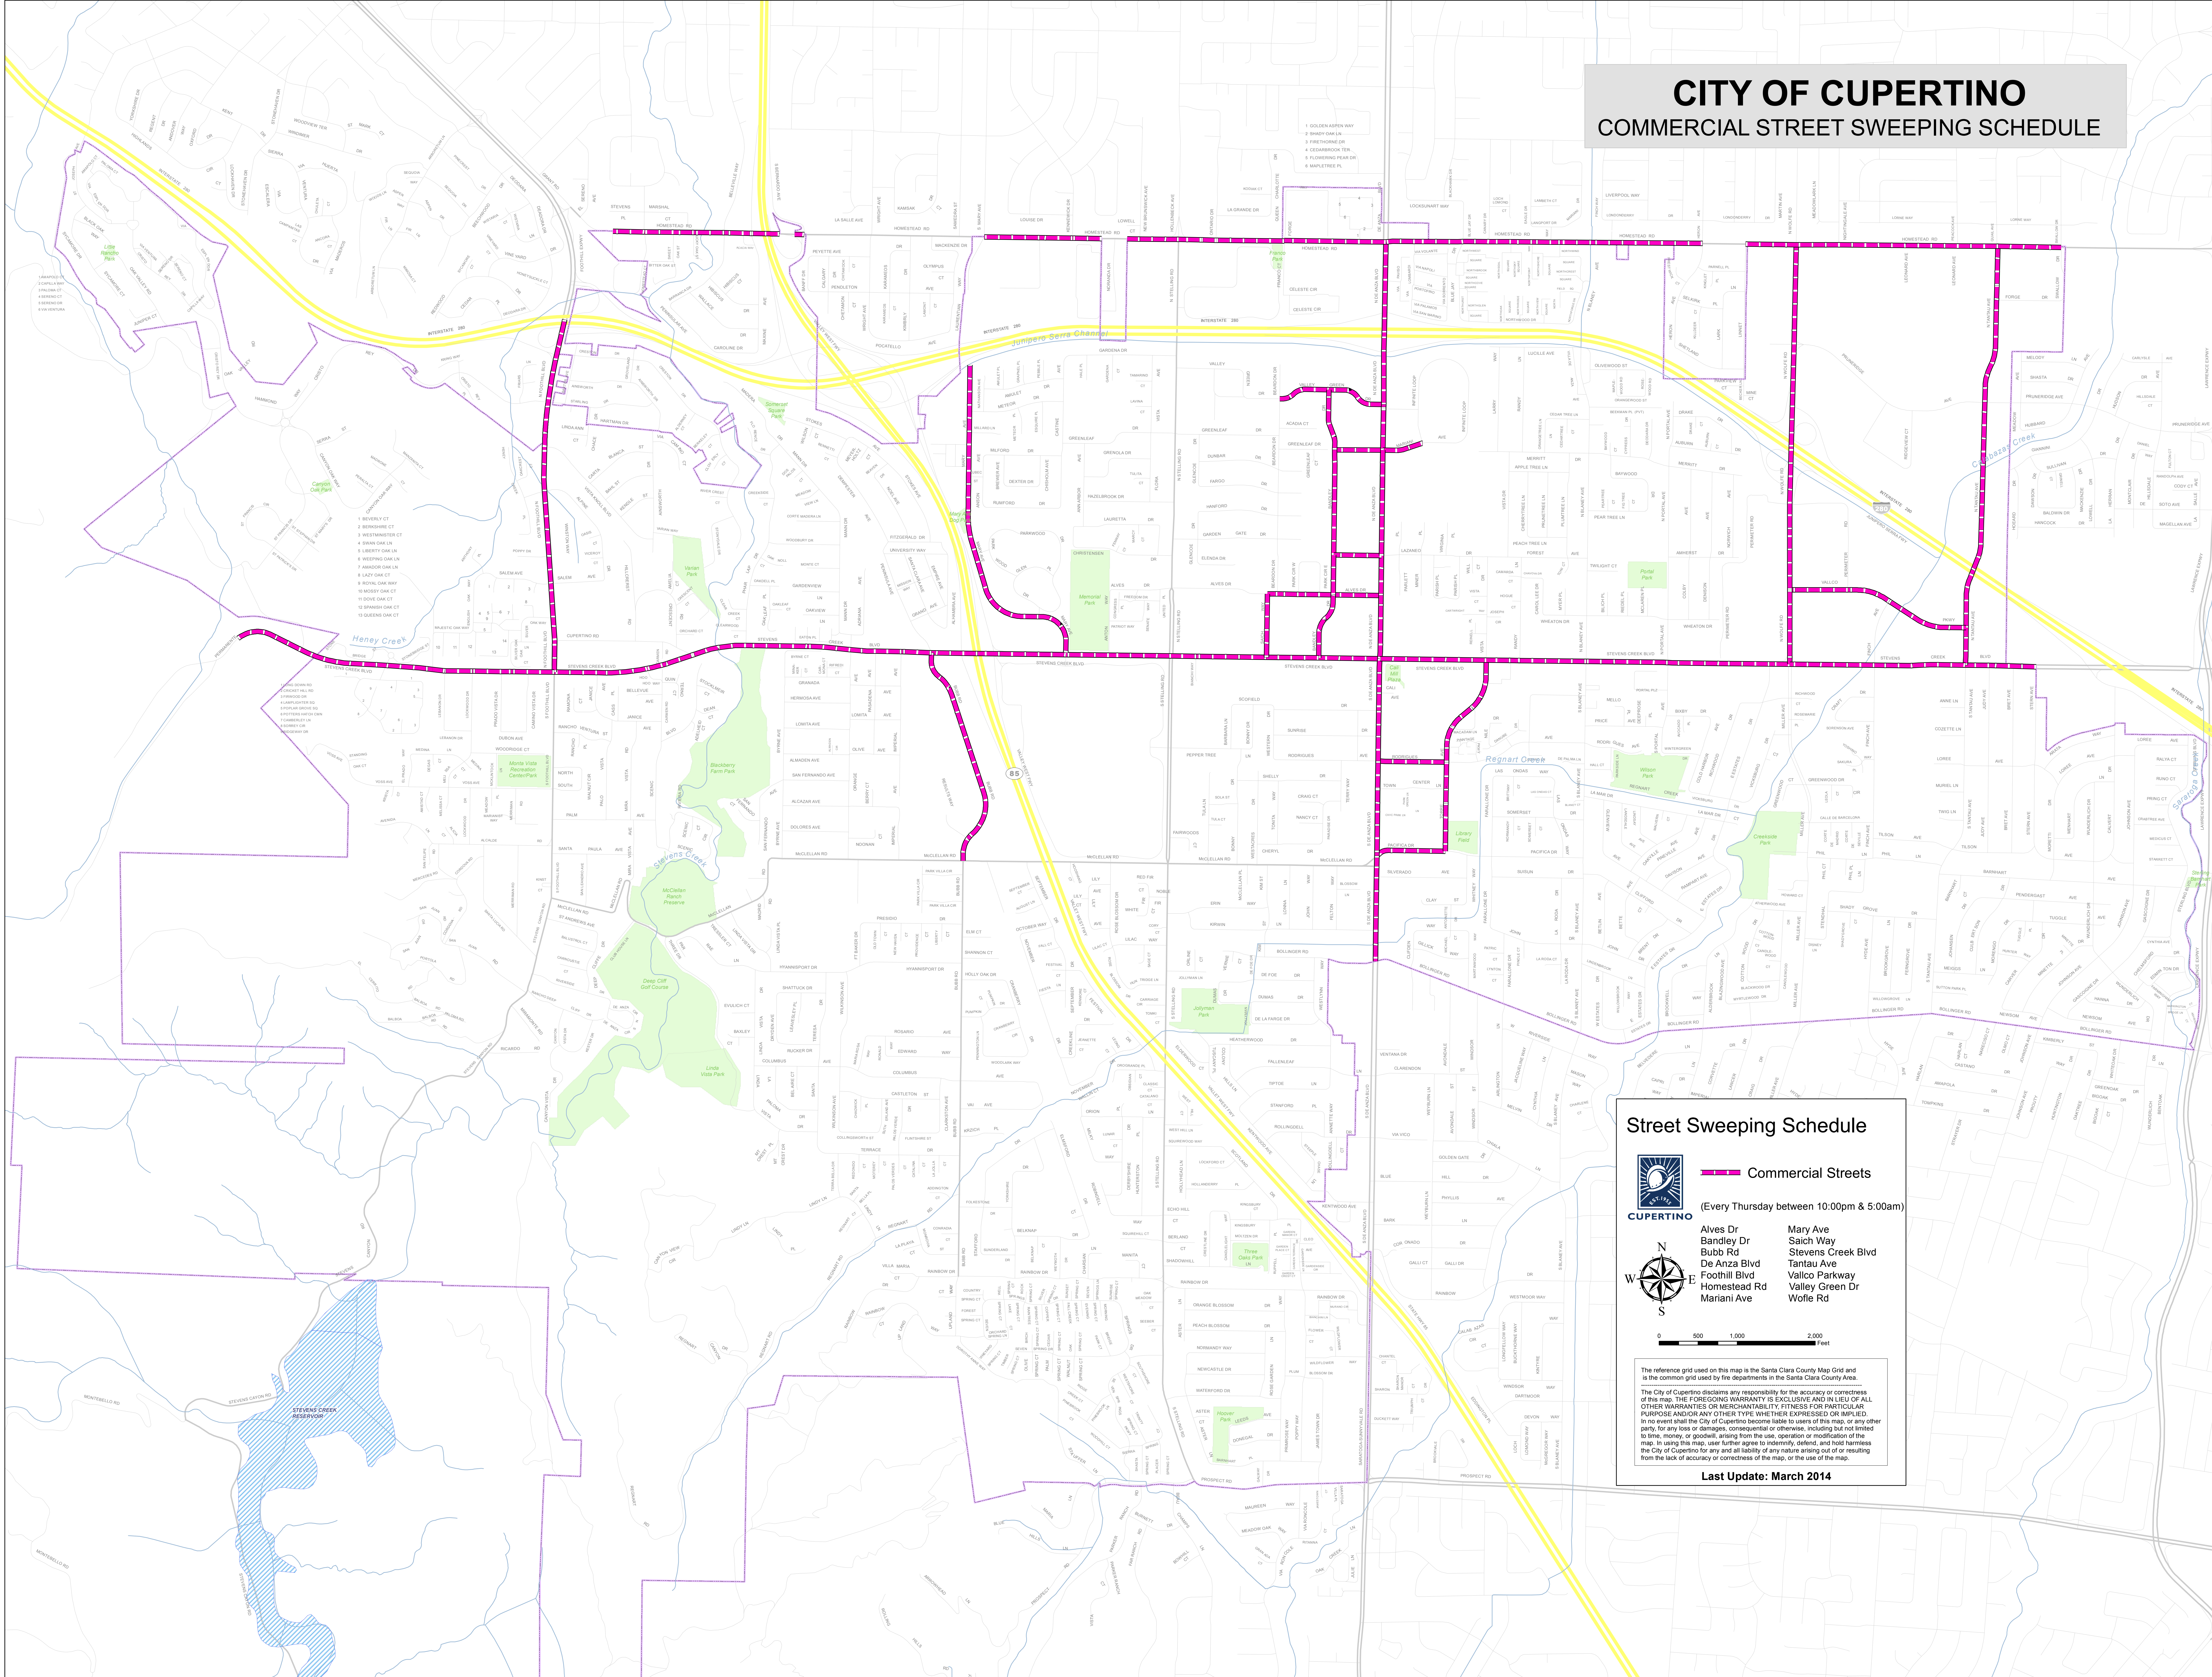

CITY OF CUPERTINO

COMMERCIAL STREET SWEEPING SCHEDULE

Street Sweeping Schedule

Commercial Streets
(Every Thursday between 10:00pm & 5:00am)

Alves Dr	Mary Ave
Bandy Dr	Saich Way
Bubb Rd	Stevens Creek Blvd
De Anza Blvd	Tantau Ave
Foothill Blvd	Valico Parkway
Homestead Rd	Valley Green Dr
Mariani Ave	Wolfe Rd

0 500 1,000 2,000 Feet

The reference grid used on this map is the Santa Clara County Map Grid and is the common grid used by fire departments in the Santa Clara County Area.

The City of Cupertino disclaims any responsibility for the accuracy or correctness of this map. THE FOREGOING WARRANTY IS EXCLUSIVE AND IN LIEU OF ALL OTHER WARRANTIES OR MERCHANTABILITY, FITNESS FOR PARTICULAR PURPOSE AND/OR ANY OTHER TYPE WHETHER EXPRESSED OR IMPLIED. In no event shall the City of Cupertino become liable to users of this map, or any other party, for any loss or damages, consequential or otherwise, including but not limited to time, money, or goodwill, arising from the use, operation or modification of the map. In using this map, user further agrees to indemnify, defend, and hold harmless the City of Cupertino for any and all liability of any nature arising out of or resulting from the lack of accuracy or correctness of the map, or the use of the map.