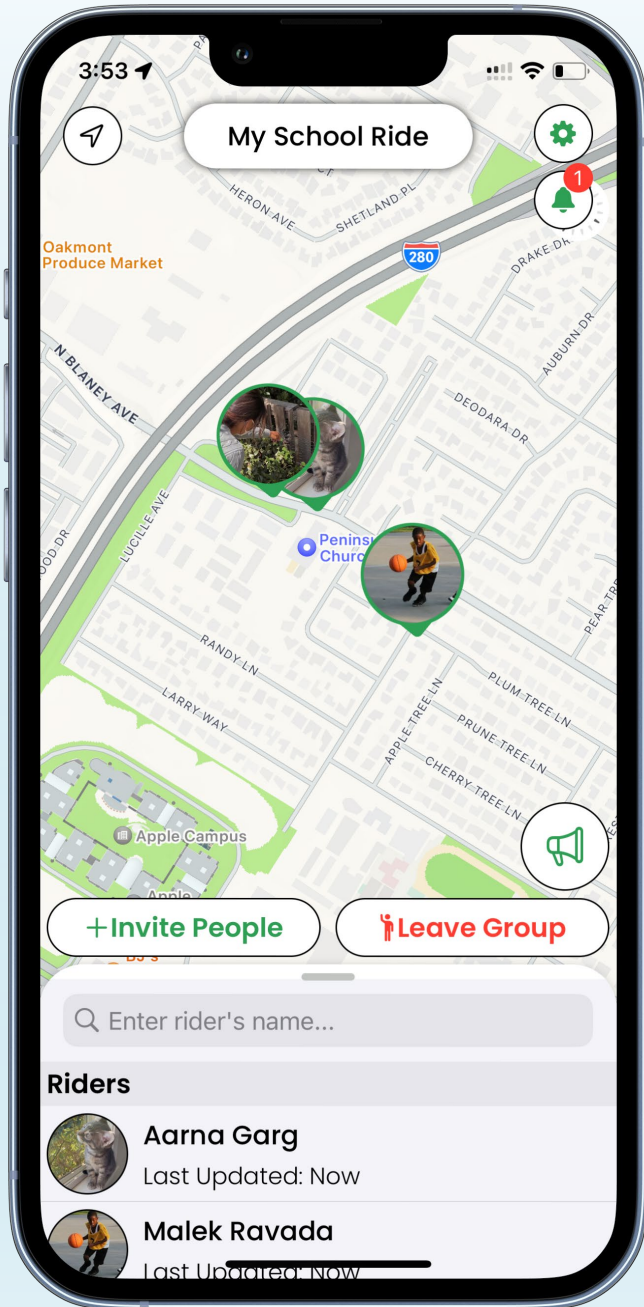

BikingBuds

Stay Safe. Stay Connected.

SR2S – October 11, 2023

What is BikingBuds?

BikingBuds focuses on biking safety, allowing real-time tracking for groups. It enables biking groups to stay together and get help when needed.

Features

- Rider vs Non-rider
- Real-time locations and contacts of all riders
- Everyone's emergency contacts
- Set a route with *Ride With GPS*
- Send messages to your group
- **Soon:** Fall detection

Demo

And receive messages

View everyone's
locations

Send a message
to your group

Call a rider and their
emergency contact

Riders and Non Riders

Upcoming Features

- Fall detection
- Distance alerts
- Off-route alerts
- Automatic ride completion
- Weather alerts
- Report road nuisance